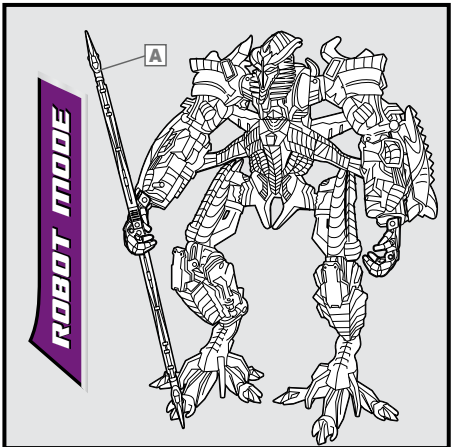

Some poses may require hand support.

Product and colors may vary.

© 2010 DreamWorks LLC and Paramount Pictures Corporation
© 2010 Hasbro. All Rights Reserved.
TM & © denote U.S. Trademarks.
Manufactured under license from Tomy Company, Ltd.

NEED HELP?
TRANSFORMERS.COM/INSTRUCTIONS

P/N 709140000

Not suitable for children under 3 years because of small parts – choking hazard.